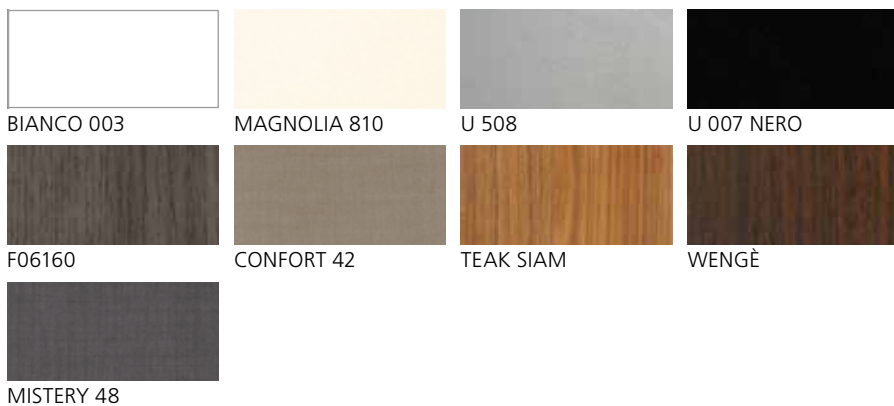

NOBILITATI PRE -FINISHED MELAMINE
MELAMINÉ SCHICHTSTOFFPLATTE