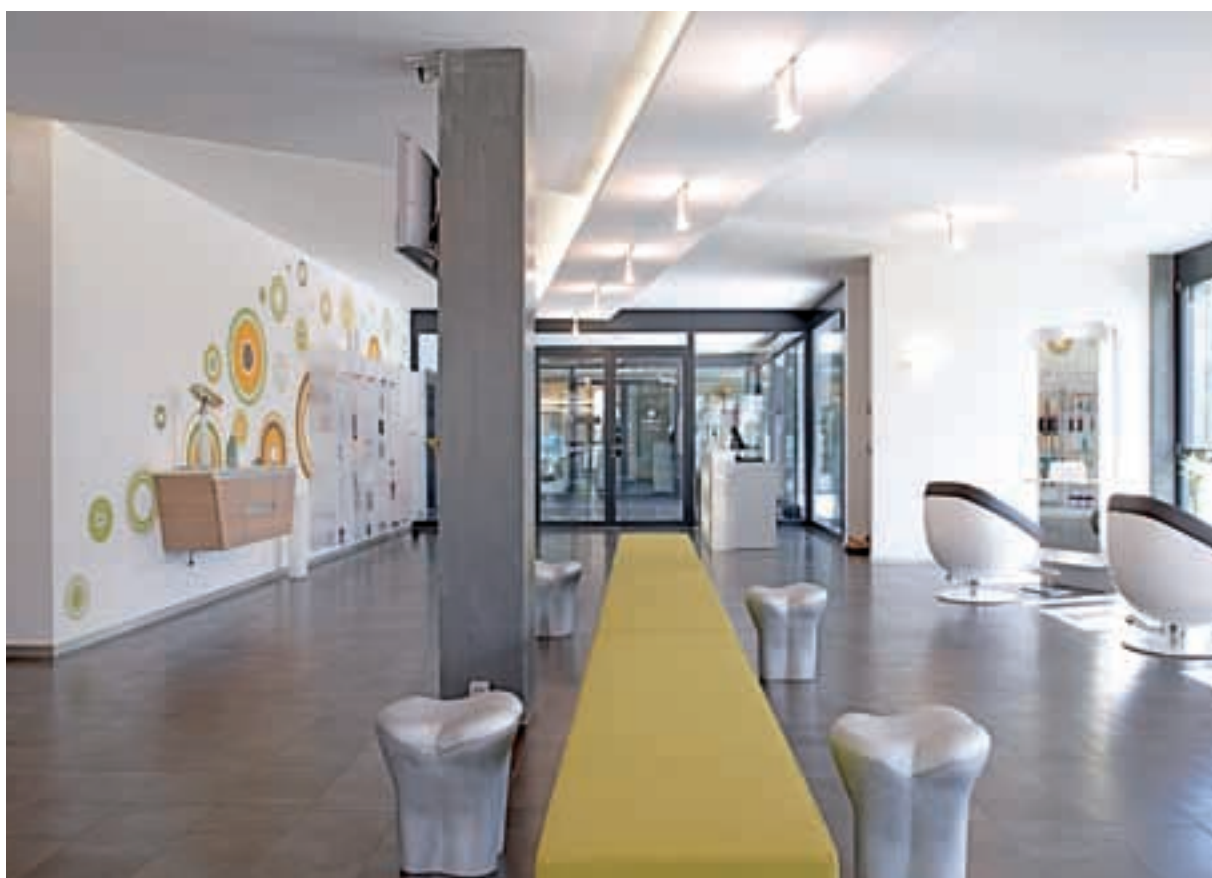

salontrends
HIGHLIGHTS

VOGUE VISION HAIR STUDIO

SOFIA, BULGARIA

BY
VOGUE VISION

COLLECTION

FLOW styling chair,
ICON S and ICON CHAND wall styling unit,
FAT BEAUTY reception desk,
FLUIDWASH shampoo unit - Fluid Generation
GAMMA
ISLAMORADA seating sofa - MGBROSS

salontrends
HIGHLIGHTS

TOTALLOOK

HAMBURG, GERMANY

BY
PICCO BELLO

COLLECTION

BUBBLE styling chair,
POP STATION styling unit - Pop Beauty Collection,
MGBROSS
WASHLONGUE ME shampoo unit, GAMMA

salontrends
HIGHLIGHTS