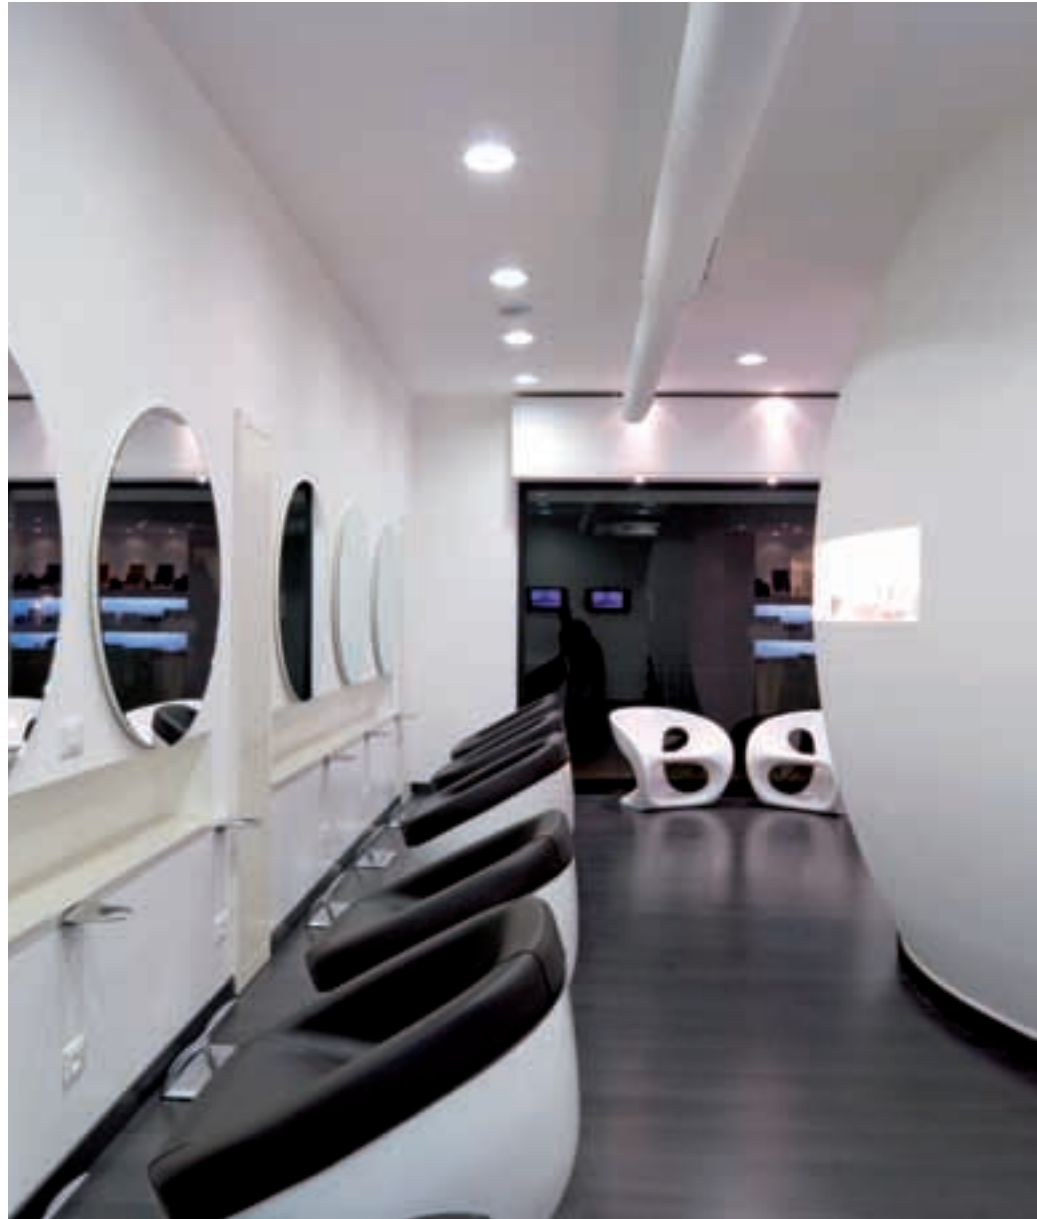

REMAKE

CASSANO D'ADDA - MILAN, ITALY

BY
ENGINEERING DD

COLLECTION

CELEBRITYWASH SHIATSU shampoo station -
9000 Series by Anton Kobrinetz, GAMMA
BUBBLE styling chair - Pop Beauty Collection,
MGBROSS

salontrends
HIGHLIGHTS