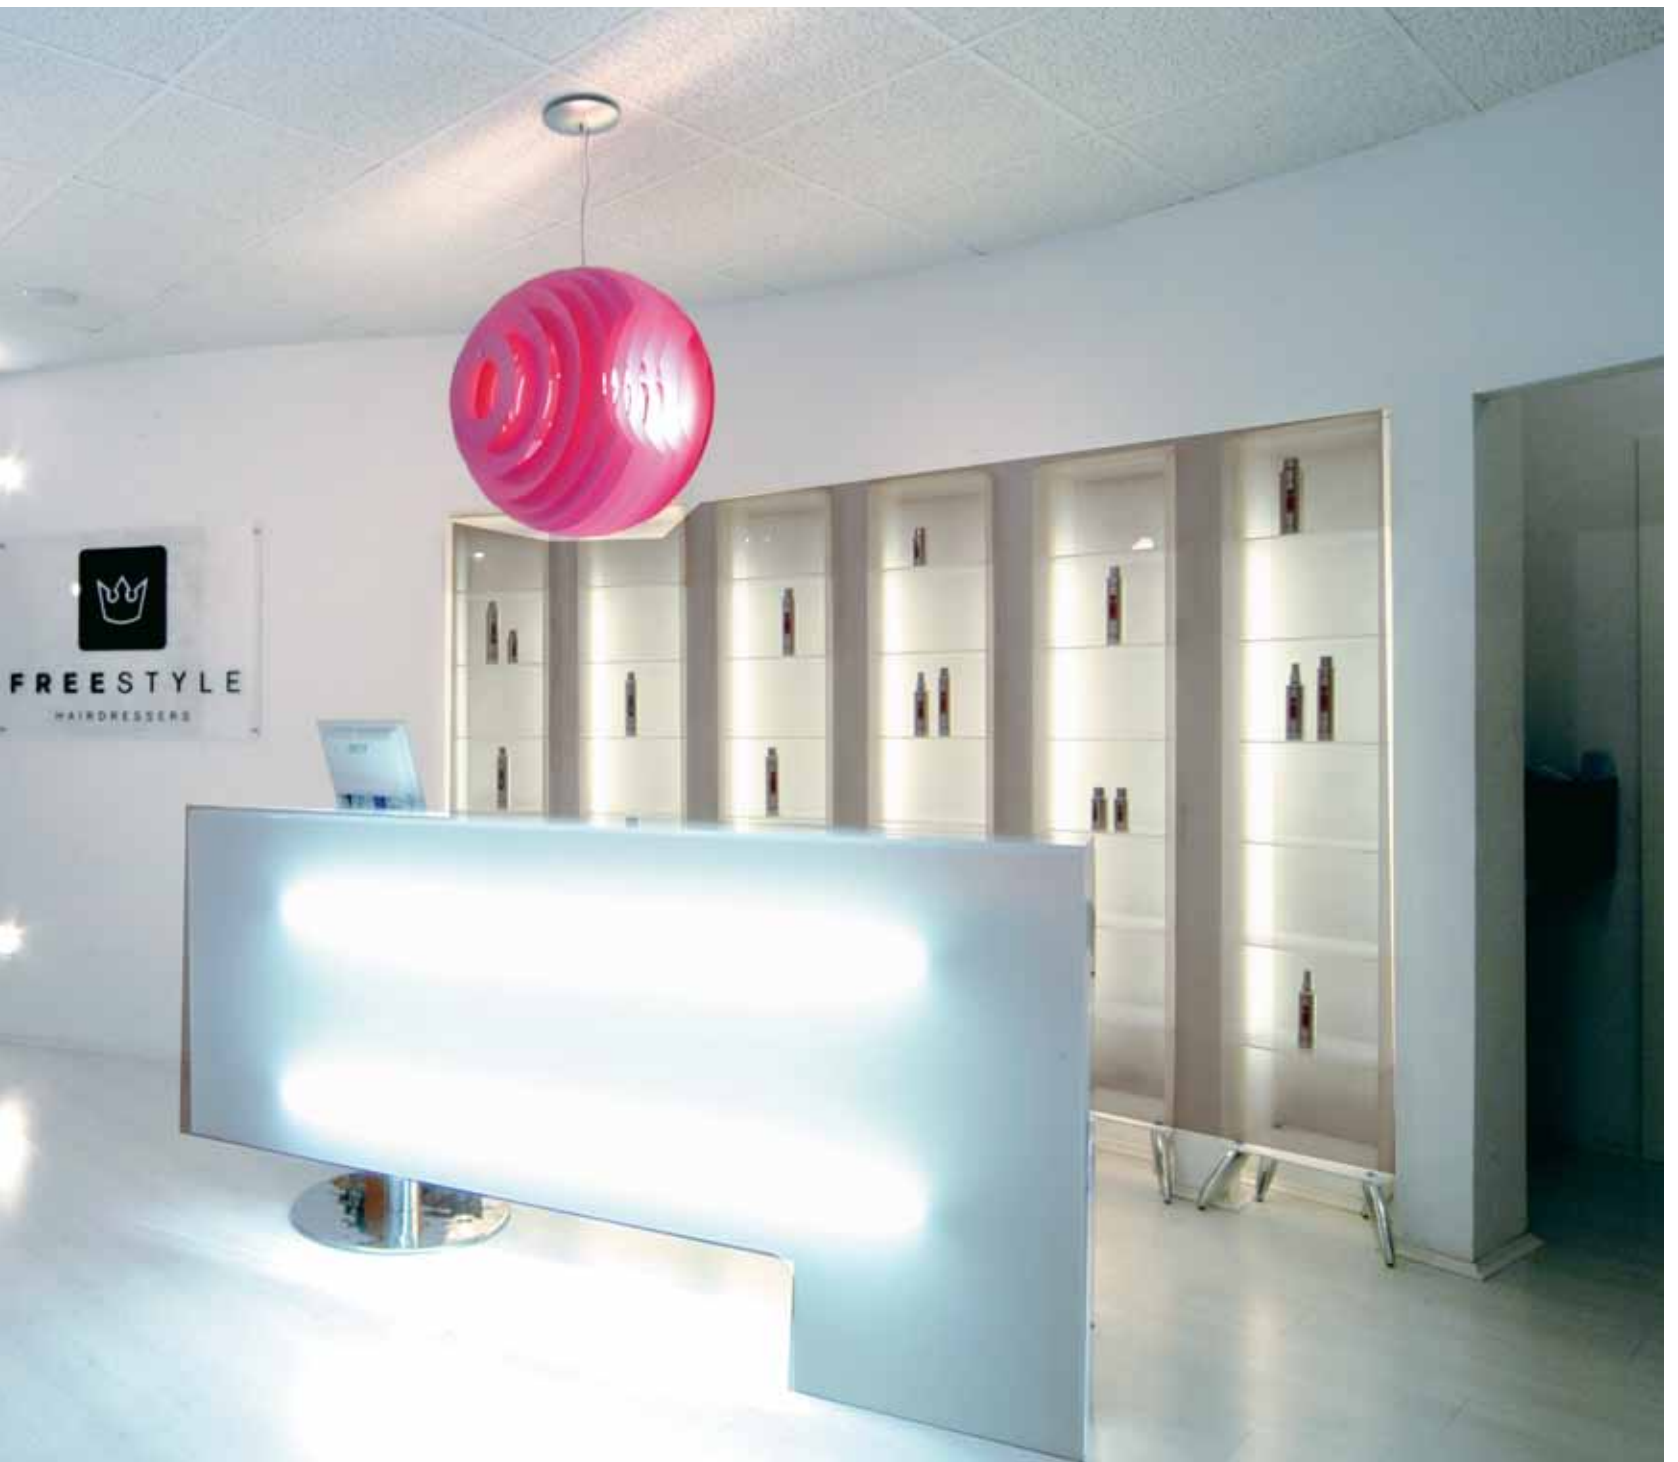

# DEVID E MOIRA

TREVISO - ITALY

by  
GAMMA & BROSS (Daniele Gilardi)

products  
AUREOLE styling chair - 9000 Series  
Collection by Anton Kobrinetz, GAMMA  
WASHLONGUE shampoo unit - GAMMA  
SQUARE ISLAND central station  
MG BROSS

# FREESTYLE

BOLZANO - ITALY

by  
GAMMA & BROSS (Daniele Gilardi)

products  
ACRILIA styling chair, FENG shampoo  
unit, LIGH DESK reception desk - BioLogic  
Collection, MG BROSS