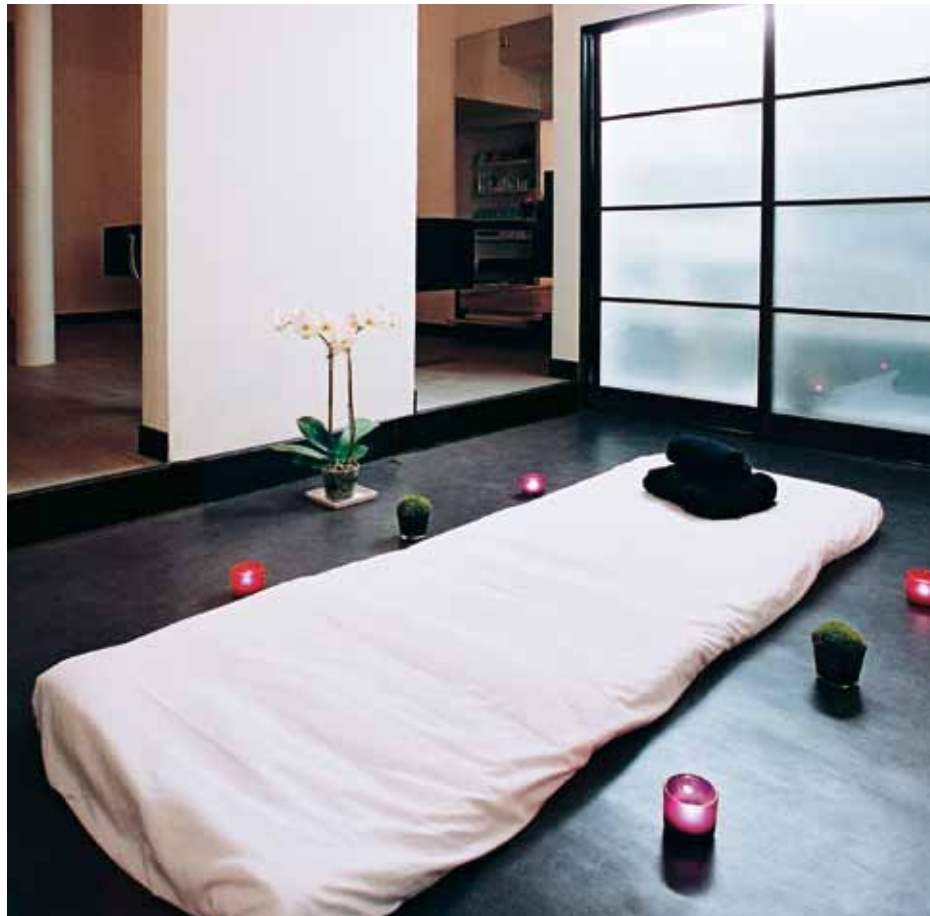

JEAN MICHEL FARETRA

PARIS - FRANCE

by
GAMMA - MG BROSS FRANCE

products
DICE styling chair - MG BROSS Design
EDONUDO wall styling station
F.A. Porsche Collection, MG BROSS