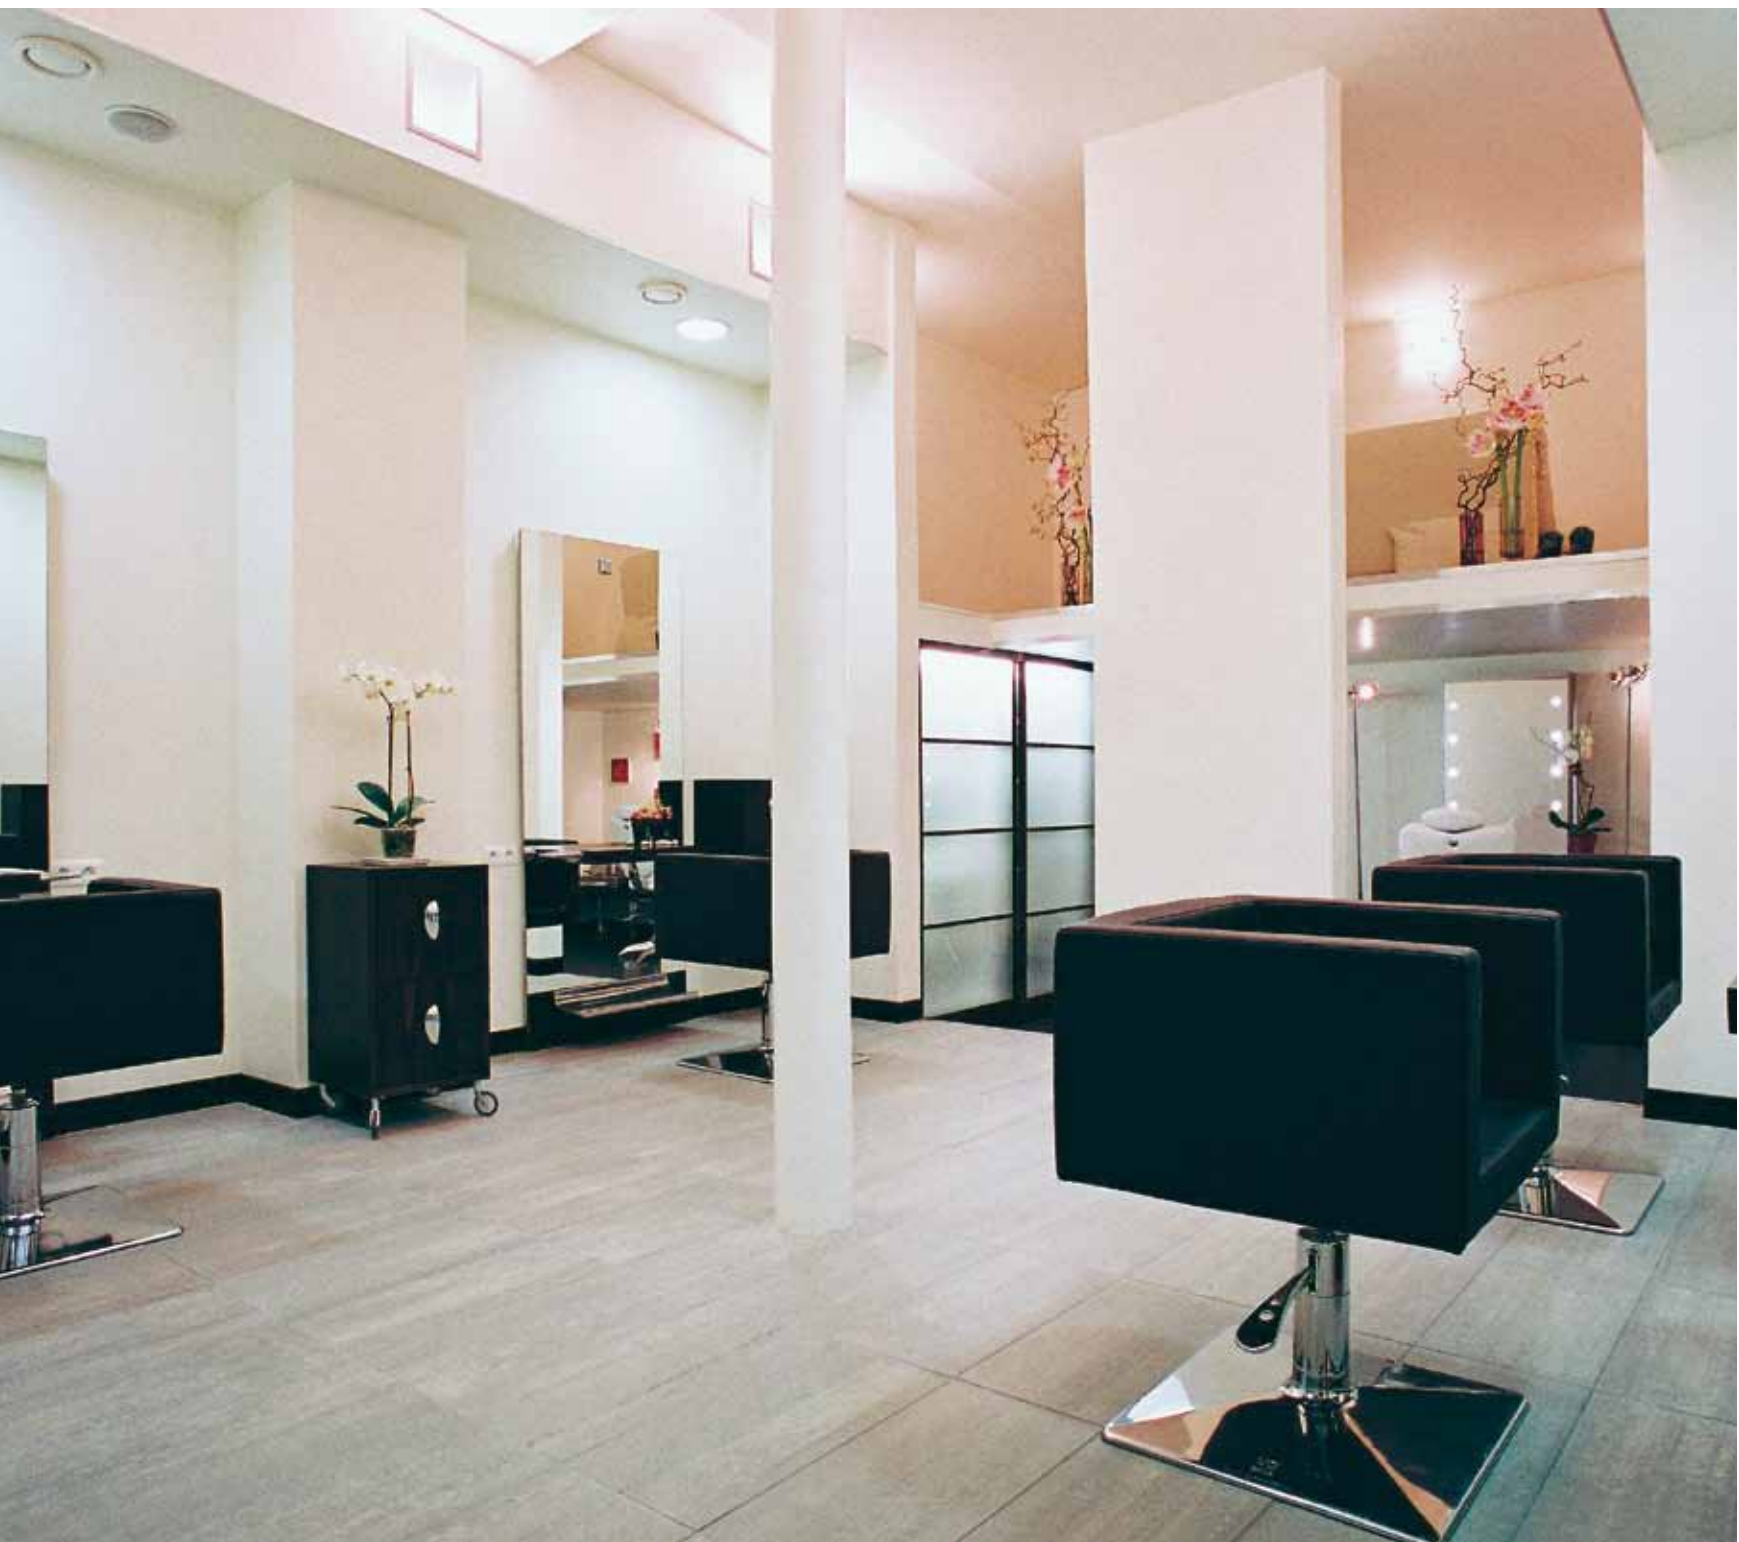

# JEAN MICHEL FARETRA

PARIS - FRANCE

by  
GAMMA - MG BROSS FRANCE

products  
DICE styling chair - MG BROSS Design  
EDONUDO wall styling station  
F.A. Porsche Collection, MG BROSS