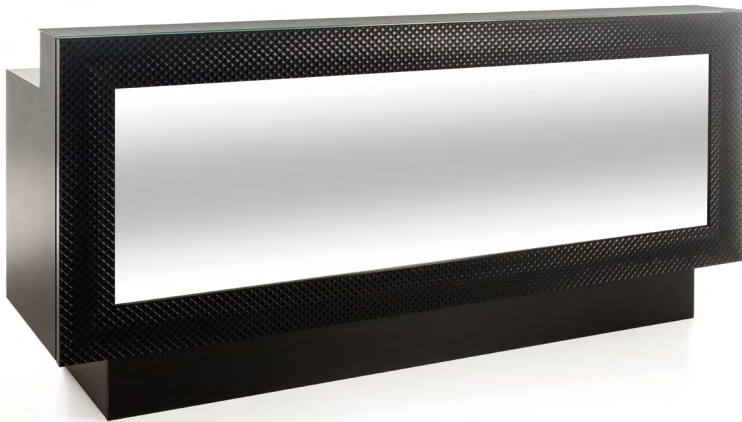

Styling chair with hydraulic
lockable pump, roto base

Black vinyl color only

~~9 400,-~~ **-30%**

nu: **6 595,-**

COCOSTYLE

Wall styling station
with stainless steel shelf
Frame in black only

~~11 610,-~~ **-30%**

nu: **8 095,-**

COCOBAR 100

Styling station single
Frame in black only, black or white shelf

-30% ~~14 300,-~~

nu: **9 995,-**

COCODESK 220

Reception desk. Front frame in black only, with lighting. *Cabinet black or white*

~~36 510,-~~ **-30%**
nu: **25 595,-**

COCODESK 148

Reception desk. Front frame in black only, with lighting. *Cabinet black or white*

~~28 090,-~~ **-30%**
nu: **19 695,-**

COCODESK 86

Reception desk. Front frame in black only, with lighting. *Cabinet black or white*