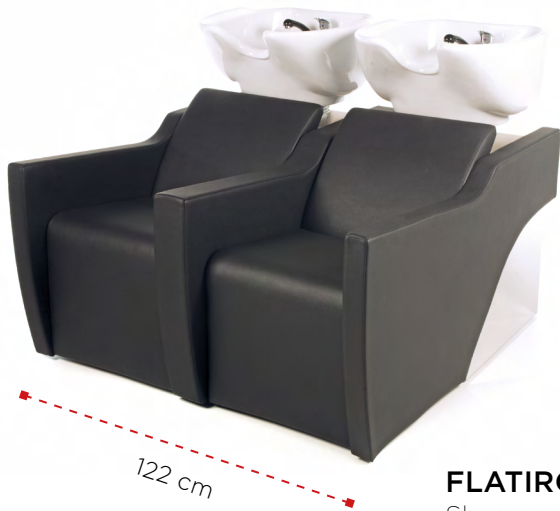

nu: **21 795,-**

COCOBAR 148

Styling station. Front frame in black only, black or white shelf

~~18 880,-~~ **-30%**

nu: **13 195,-**

MISTER FANTASY ECO

Barber chair with stainless steel base and hydraulic lockable pump equipped with tilting backrest, adjustable headrest and black metal painted footrest.

Black or bark (as in picture) vinyl colors only

~~29 810,-~~ **-30%**

nu: **20 895,-**

URBAN LEGEND

FLATIRON

The compact space-saving shampoo station with a comfortable back storage space for products and towels; stainless steel finishes and black vinyl color only.